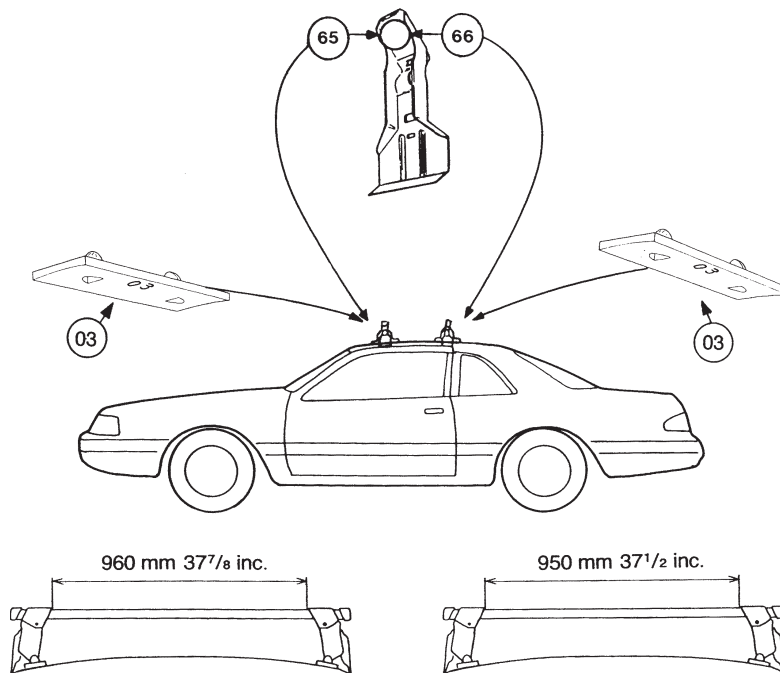

Thule System Kit 065

CHRYSLER ES 2-dr, 87-
CHRYSLER Sundance 2-dr, 87-
DODGE Shadow 2-dr, 87-
PLYMOUTH Sundance 2-dr, 87-

913•L5DF/501-0065-02

Thule System Kit 066

FORD Thunderbird, 87-
MERCURY Cougar, 87-